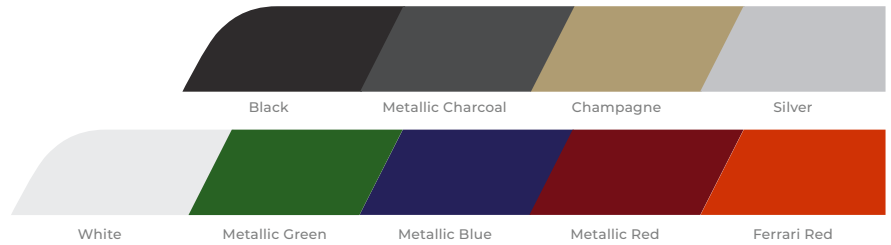

GENERAL

COLOR

SEATS

Standard:

Gray

Custom:

Carbon Fiber

Saddle